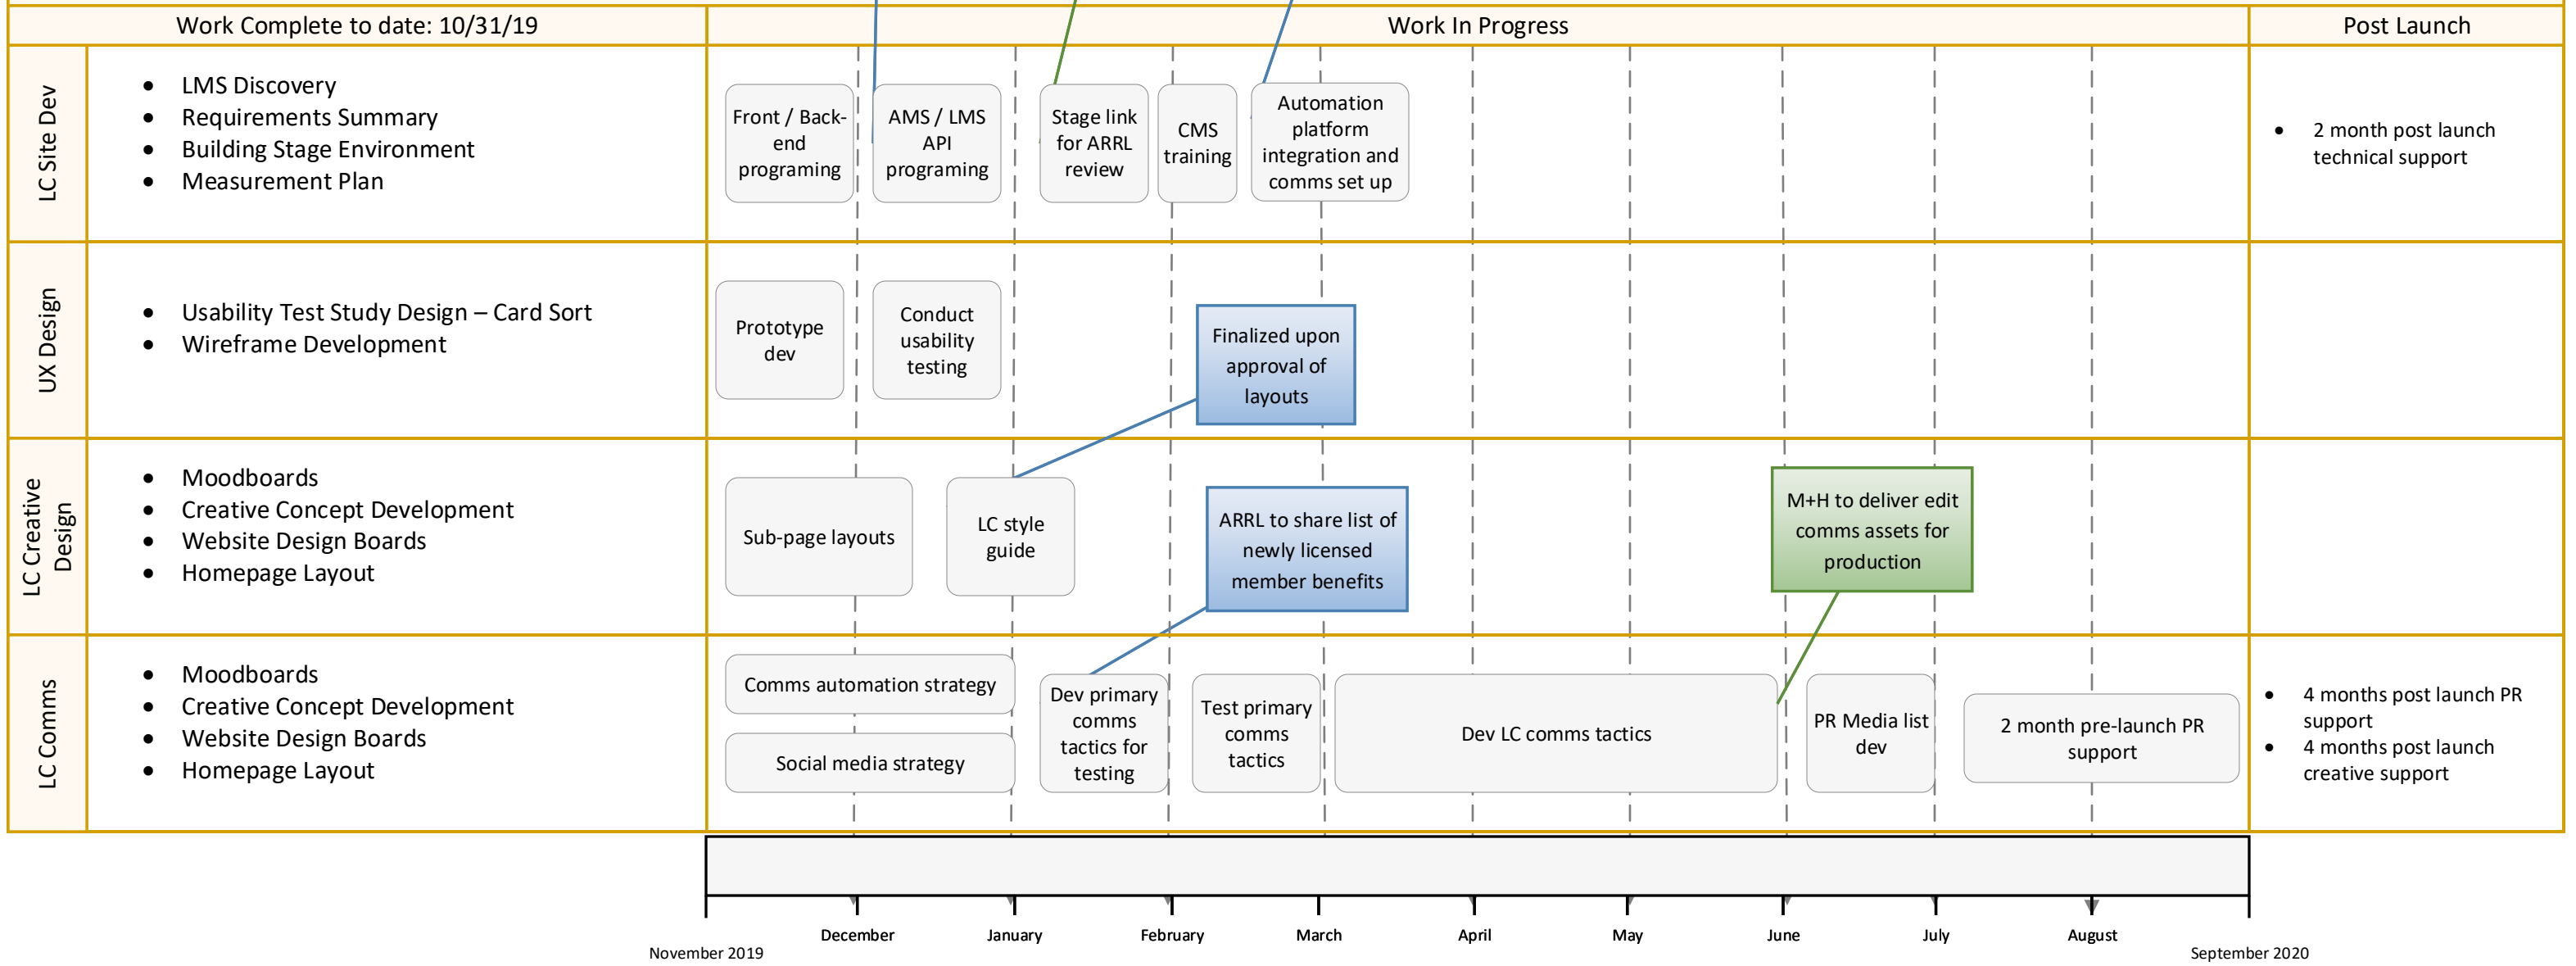

ARRL Learning Center: Updated Project Schedule Overview

Requires User profile built in AMS and SSO set up

M+H to deliver website

Requires selection and purchase of automation software

M+H to deliver edit comms assets for production